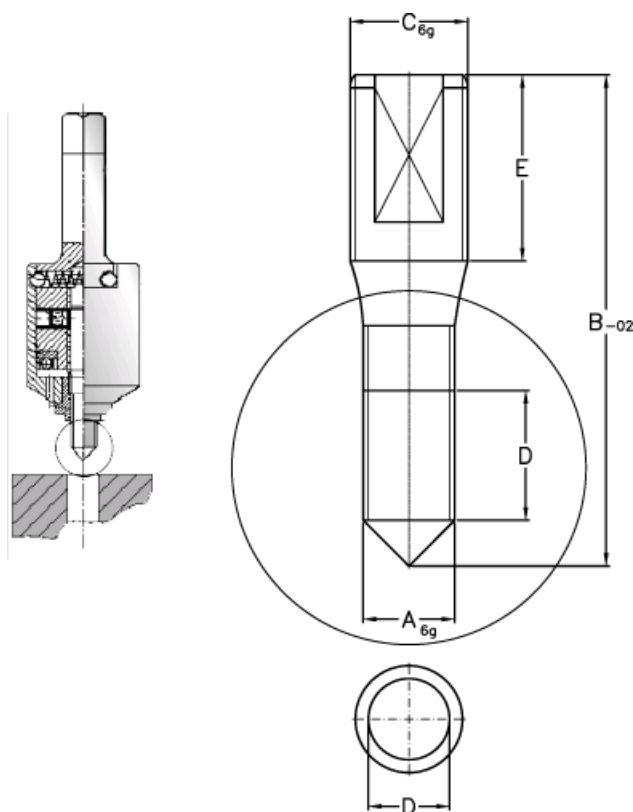

Article number: 12620000270710

Description: Threaded pin 620 000 270.710
For M27

Measures

A = M27
B = 121.0
C = M30
D = 48.0
E = 46